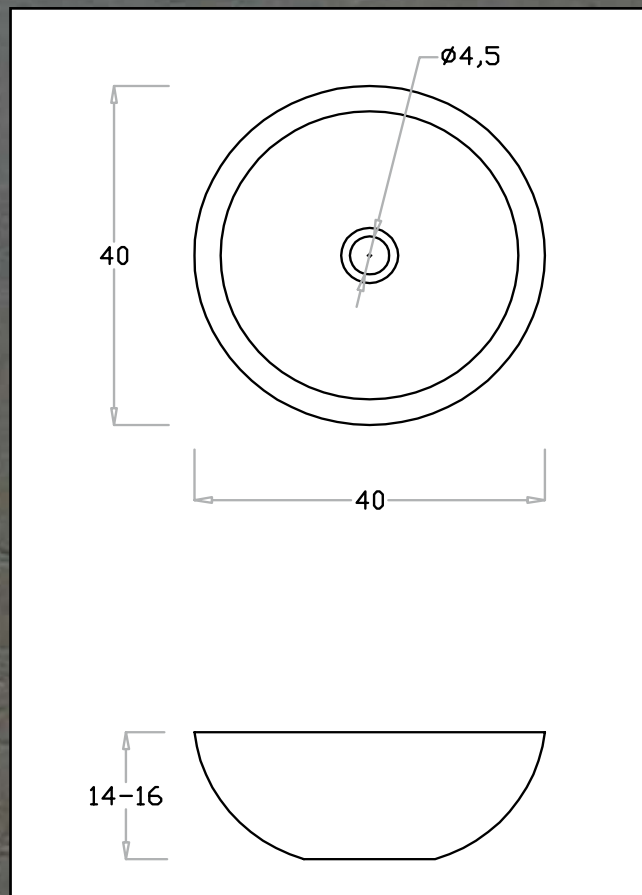

"MARBLE STONE" È UN LAVABO DA APPOGGIO IN MARMO.

LAVORATO ARTIGIANALMENTE, L'INTERNO È PERFETTAMENTE LEVIGATO, MENTRE L'ESTERNO È COMPLETAMENTE MARTELLATO A MANO.

NELLA SUA SIGNORILITÀ ED ELEGANZA, SI PRESTA AD OGNI TIPO DI ARREDO, DANDO PERSONALITÀ E PRESTIGIO ALLA STANZA DA BAGNO.

LA NATURALEZZA E ROBUSTEZZA DEL MARMO, PORTANO "MARBLE STONE" AD INTEGRARSI IN CONTESTI ALL'APERTO COME PARCHI O GIARDINI.

"MARBLE STONE" VIENE FORNITO COMPLETO DI PILETTA, VERSIONE CROMO, PERSONALIZZATA H₂O STONE.

"MARBLE STONE IS A MARBLE WASHBASIN.

WITH CRAFTED SKILL, THE INTERIOR IS PERFECTLY SMOOTHED OUT, WHILE THE EXTERIOR IS HAMMERED COMPLETELY BY HAND.

IN ITS REFINEMENT AND ELEGANCE, THIS PRODUCT LENDS ITSELF TO ALL TYPES OF DECOR, ENDOWING PERSONALITY AND PRESTIGE TO THE BATHROOM. THE NATURAL ROBUSTNESS AND STRENGTH OF MARBLE ALLOW "MARBLE STONE" TO INTEGRATE WELL IN OUTDOOR ENVIRONMENTS SUCH AS PARKS OR GARDENS.

"MARBLE STONE" COMES COMPLETE WITH DRAIN, CHROME VERSION, CUSTOMISED H₂O STONE.

PESO: 23KG. CIRCA

OGNI LAVABO È UN ESEMPLARE UNICO.

LA LAVORAZIONE ARTIGIANALE, EFFETTUATA A MANO, PUÒ APPORTARE DIFFERENZE AD OGNI PEZZO.

PER QUESTI MOTIVI LE DIMENSIONI, LE FORME ED I COLORI, POSSONO VARIARE.

BEING HANDMADE, EACH PIECE CAN PRESENT SMALL DIFFERENCES IN COLOR, SIZE AND WEIGHT.

WEIGHT: 23KG. ABOUT FOR THESE REASONS, SIZE, SHAPES AND COLORS MAY VARY.

H₂O STONE S.R.L.
VIA MONTEGRAPPA N.9 - 35010
SANTA GIUSTINA IN COLLE
(PD) ITALY
P.I./C.F.: 04497690281

TEL. + 39.049.9303062
FAX + 39.049.9316788
INFO@H2OSTONE.IT