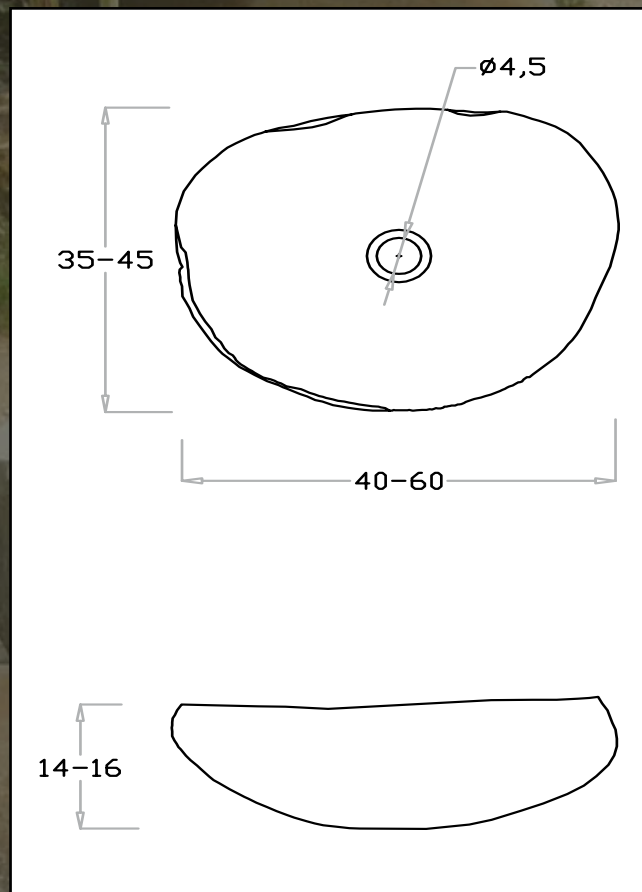

"WILD STONE" È UN LAVABO IN PIETRA GRANITICA DA APPOGGIO.

LAVORATO ARTIGIANALMENTE, L'INTERNO VIENE RESO PERFETTAMENTE LISCIO, DA UNA LEVIGATURA EFFETTUATA A MANO. L'ESTERNO SI PRESENTA IN FORMA NATURALE DELLA PIETRA.

L'UNICITÀ DI QUESTI LAVABI, OGNUNO CON FORME E DIMENSIONI DIVERSE, PERMETTE AL PRODOTTO DI INTEGRARSI SENZA DIFFICOLTÀ CON ARREDI ETNICI, COUNTRY, MODERNI O HIGH TECH.

PUÒ ESSERE INSERITO ALL'INTERNO DI SALE DA BAGNO, OPPURE COME LAVELLO PER ELEGANTI CUCINE.

"WILD STONE" NELLA SUA FORZA E INTEGRITÀ DELLA PIETRA NATURALE, SI ARMONIZZA IN MODO UNICO TRA CONTESTI ALL'APERTO ED IN NATURA COME PARCHI O GIARDINI.

"WILD STONE" VIENE FORNITO COMPLETO DI PILETTA, VERSIONE CROMO, PERSONALIZZATA H₂O STONE.

WILD STONE IS A GRANITE STONE BASIN FOR WASHSTANDS. CRAFTED BY EXPERTS, THE INTERIOR IS PERFECTLY SMOOTHED BY HAND-SANDING. THE EXTERIOR APPEARS IN ITS NATURAL STONE FORM.

THE UNIQUENESS OF THESE BASINS, EACH ONE OF DIFFERENT SHAPE AND SIZE, ALLOWS THE PRODUCT TO INTEGRATE EFFORTLESSLY WITH ETHNIC, COUNTRY, MODERN OR HIGH TECH. FURNISHINGS.

IT CAN BE INSTALLED IN BATHROOMS OR AS A SINK FOR STYLISH KITCHENS. IN ITS INTEGRITY AND STRENGTH OF NATURAL STONE, "WILD STONE" BLENDS IN A UNIQUE WAY WITH OUTDOOR SETTINGS AND NATURE SUCH AS IN PARKS OR GARDENS. "WILD STONE" COMES COMPLETE WITH DRAIN, CHROME VERSION, CUSTOMISED H₂O STONE.

PESO: 16KG. FINO A 25KG.

OGNI LAVABO È UN ESEMPLARE UNICO.

LA LAVORAZIONE ARTIGIANALE, EFFETTUATA A MANO, PUÒ APPORTARE DIFFERENZE AD OGNI PEZZO.

PER QUESTI MOTIVI LE DIMENSIONI, LE FORME ED I COLORI, POSSONO VARIARE.

BEING HANDMADE, EACH PIECE CAN PRESENT SMALL DIFFERENCES IN COLOR, SIZE AND WEIGHT.

WEIGHT: 16KG. UP TO 25KG.

FOR THESE REASONS, SIZE, SHAPES AND COLORS MAY VARY.

H₂O STONE S.R.L.

VIA MONTEGRAPPA N.9 - 35010
SANTA GIUSTINA IN COLLE
(PD) ITALY

P.I./C.F.: 04497690281

TEL. + 39.049.9303062

FAX + 39.049.9316788

INFO@H2OSTONE.IT